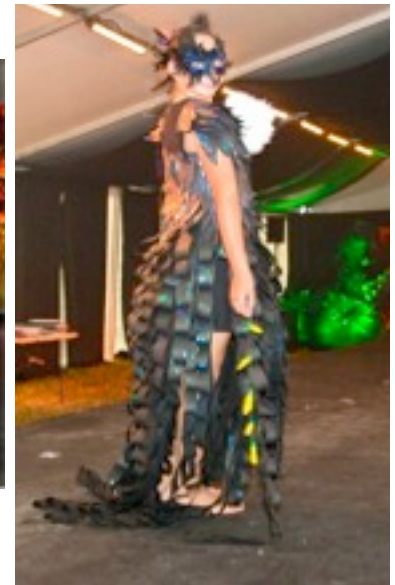

Primary Schools (photos above from L-R):

1st St Anne's Catholic School, 2nd St Anne's Catholic School, 3rd Wakaaranga Primary School

Other competition results:

For results and photos from our Secondary Schools Cooking Competition (Naturally Grown Foods of New Zealand) and our Native Art competition for pre- and primary schools, see beautifulmanukau.org.nz.

www.beautifulmanukau.org.nz

Facebook 'Beautiful Manukau'

To volunteer contact:

barbara.carney@mbct.org.nz | tel 269 4080

In Partnership with