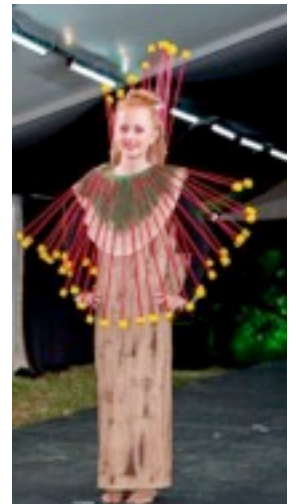

Eye On Nature's Wearable Arts competition for schools proved once again that there is huge talent and work ethic amongst our young people. See our website for full results and photos.

Secondary Schools (photos above from L-R):

1st Pukekohe Christian School, 2nd Botany Downs Secondary College, 3rd Botany Downs Secondary College